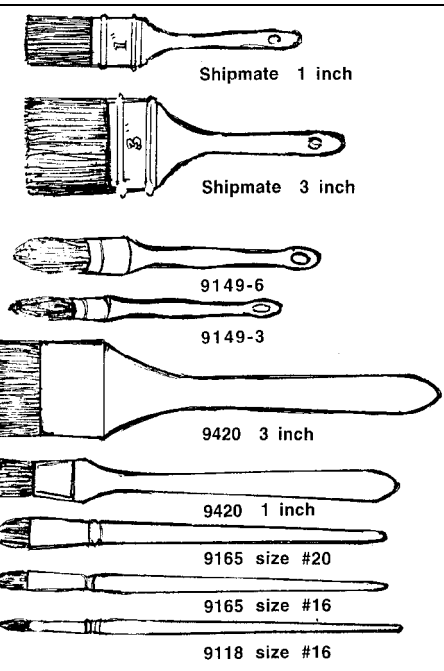

| Brushes | | |
|--|------------|-------|
| <u>White China bristle varnish brush</u> | | |
| Shipmate | 1 inch | 4.75 |
| Shipmate | 1 ½ inch | 6.25 |
| Shipmate | 2 inch | 9.95 |
| Shipmate | 2 ½ inch | 10.25 |
| Shipmate | 3 inch | 13.95 |
| Shipmate | 4 inch | 22.95 |
| <u>Pointed, natural bristle sash brush</u> | | |
| 9149-1 | ¾ inch | 4.75 |
| 9149-3 | 1 inch | 5.95 |
| 9149-5 | 1 1/8 inch | 8.50 |
| 9149-6 | 1 3/8 inch | 9.75 |
| <u>Straight slim, firm white bristle spalter</u> | | |
| 9420 | 1 inch | 11.95 |
| 9420 | 2 inch | 15.50 |
| 9420 | 3 inch | 25.75 |
| <u>Filbert synthetic sable artists brush</u> | | |
| 9165-10 | Size 10 | 4.75 |
| 9165-12 | Size 12 | 5.95 |
| 9165-16 | Size 16 | 6.95 |
| 9165-20 | Size 20 | 9.95 |
| <u>Round synthetic sable artists brush</u> | | |
| 9118-10 | Size 10 | 4.75 |
| 9118-12 | Size 12 | 5.75 |
| 9118-16 | Size 16 | 7.50 |
| 9118-20 | Size 20 | 9.95 |