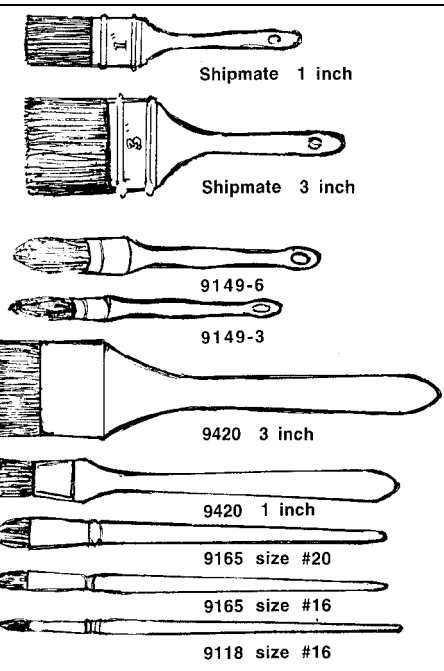

<b>Brushes</b>		
<u>White China bristle varnish brush</u>		
Shipmate 1 inch		4.75
Shipmate 1 ½ inch		6.25
Shipmate 2 inch		9.95
Shipmate 2 ½ inch		10.25
Shipmate 3 inch		13.95
Shipmate 4 inch		22.95
<u>Pointed, natural bristle sash brush</u>		
9149-1 ¾ inch		4.75
9149-3 1 inch		5.95
9149-5 1 1/8 inch		8.50
9149-6 1 3/8 inch		9.75
<u>Straight slim, firm white bristle spalter</u>		
9420 1 inch		11.95
9420 2 inch		15.50
9420 3 inch		25.75
<u>Filbert synthetic sable artists brush</u>		
9165-10 Size 10		4.75
9165-12 Size 12		5.95
9165-16 Size 16		6.95
9165-20 Size 20		9.95
<u>Round synthetic sable artists brush</u>		
9118-10 Size 10		4.75
9118-12 Size 12		5.75
9118-16 Size 16		7.50
9118-20 Size 20		9.95